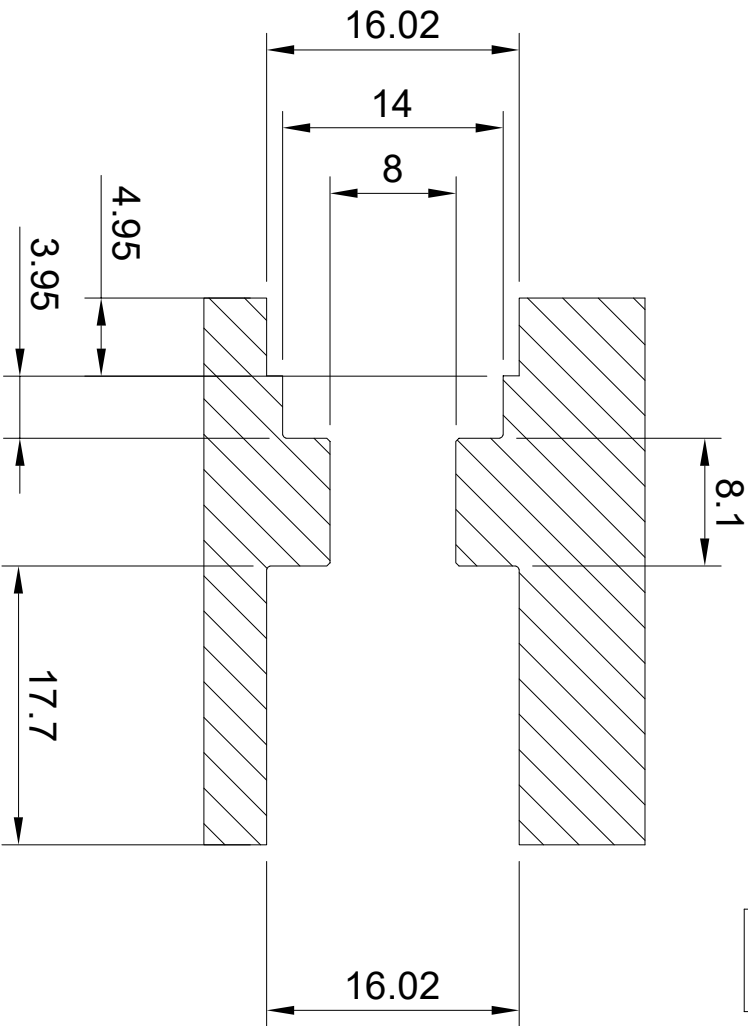

SX2 Mill Modified Bearing Block

Phill McManus 2023-07-02

Parts List

Qty	Part Number
1	SMR 148 ZZ
2	F8-16M
1	SX2P-24 Axis Bearing Block
1	8x16x3 Spacer (DIY)