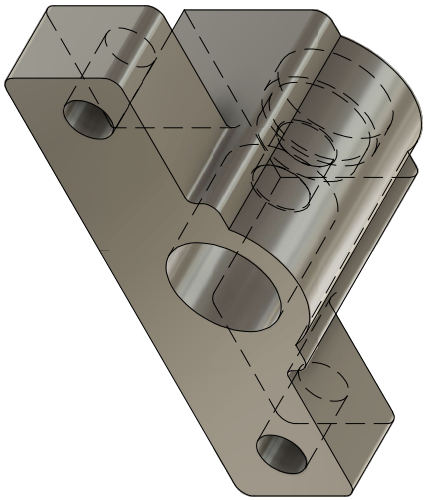

SX2 Mill Modified Bearing Block

Phill McManus 2023-07-02

Parts List

Qty	Part Number
1	SMR 148 ZZ
2	F8-16M
1	SX2P-24 Axis Bearing Block
1	8x16x3 Spacer (DIY)